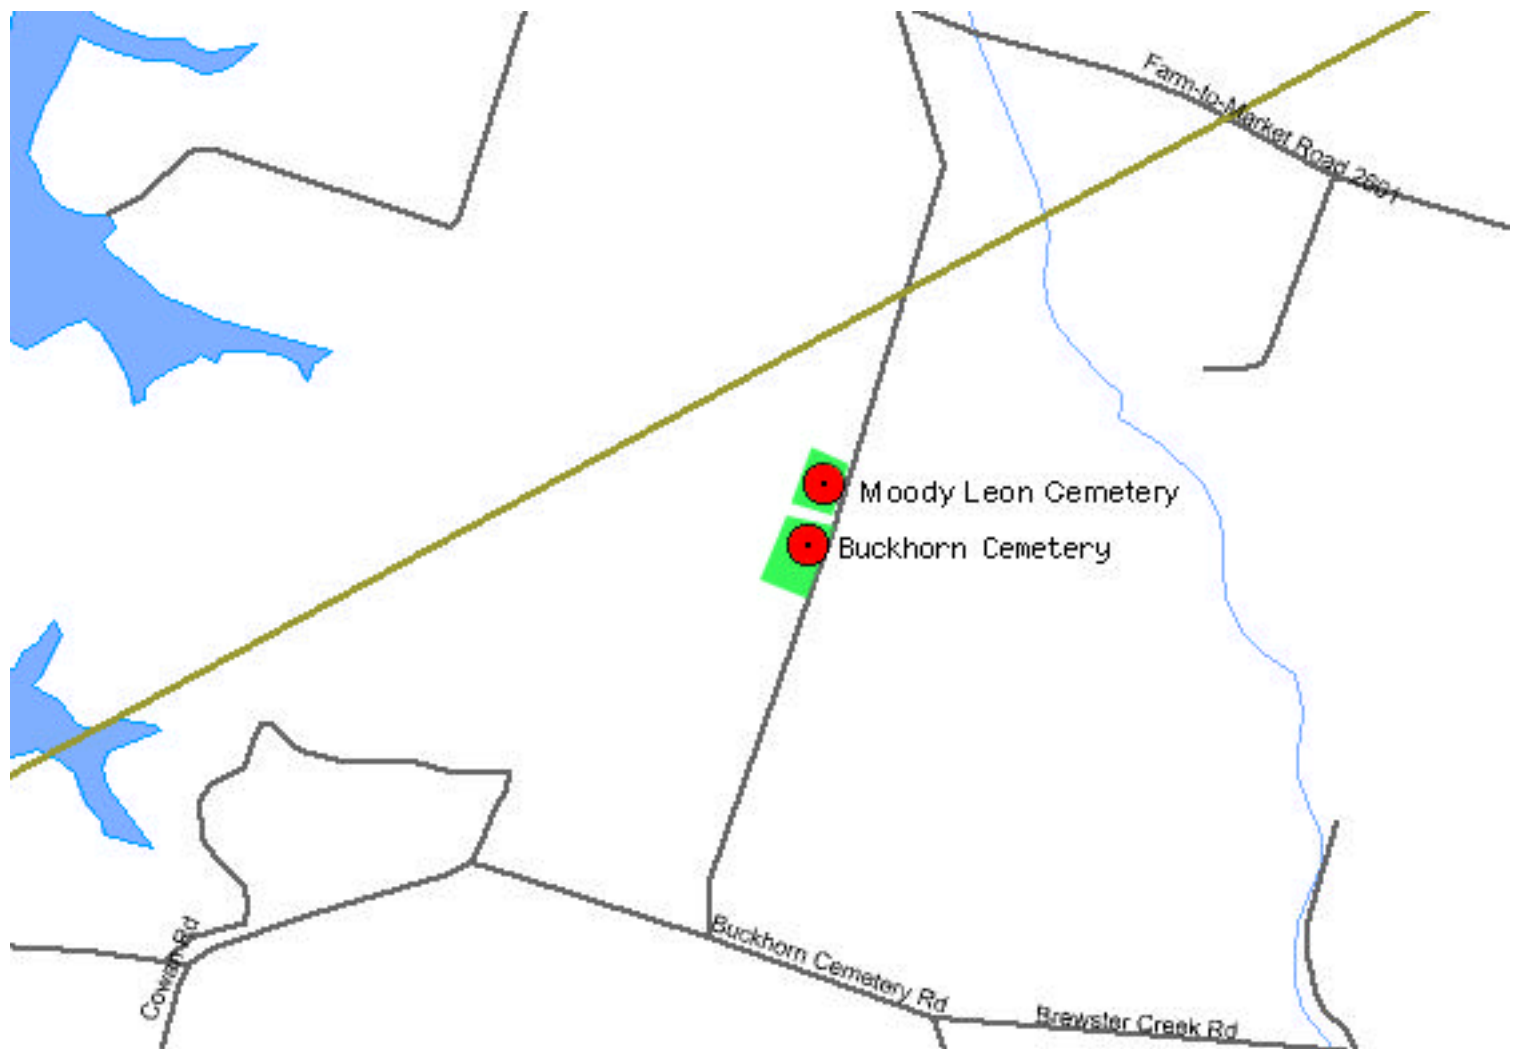

Buckhorn Cemetery, Buckhorn Cemetery Road, Bell Co., TX, 19 Oct 2001
Photos by R. Steven Rainwater & Susan Chance-Rainwater
Copyright © 2001

From Hwy 36, take Hwy 317 north to County Road 2601. This road will turn into Brewster Creek. At the "Y", take Buckhorn Cemetery Road to the north and follow until the cemetery is reached.

Quita Faye Rainwater, daughter of Ruth and Hosea Floyd Rainwater
Buckhorn Cemetery, Bell Co., TX, 19 Oct 2001
Photo by R. Steven Rainwater & Susan Chance-Rainwater