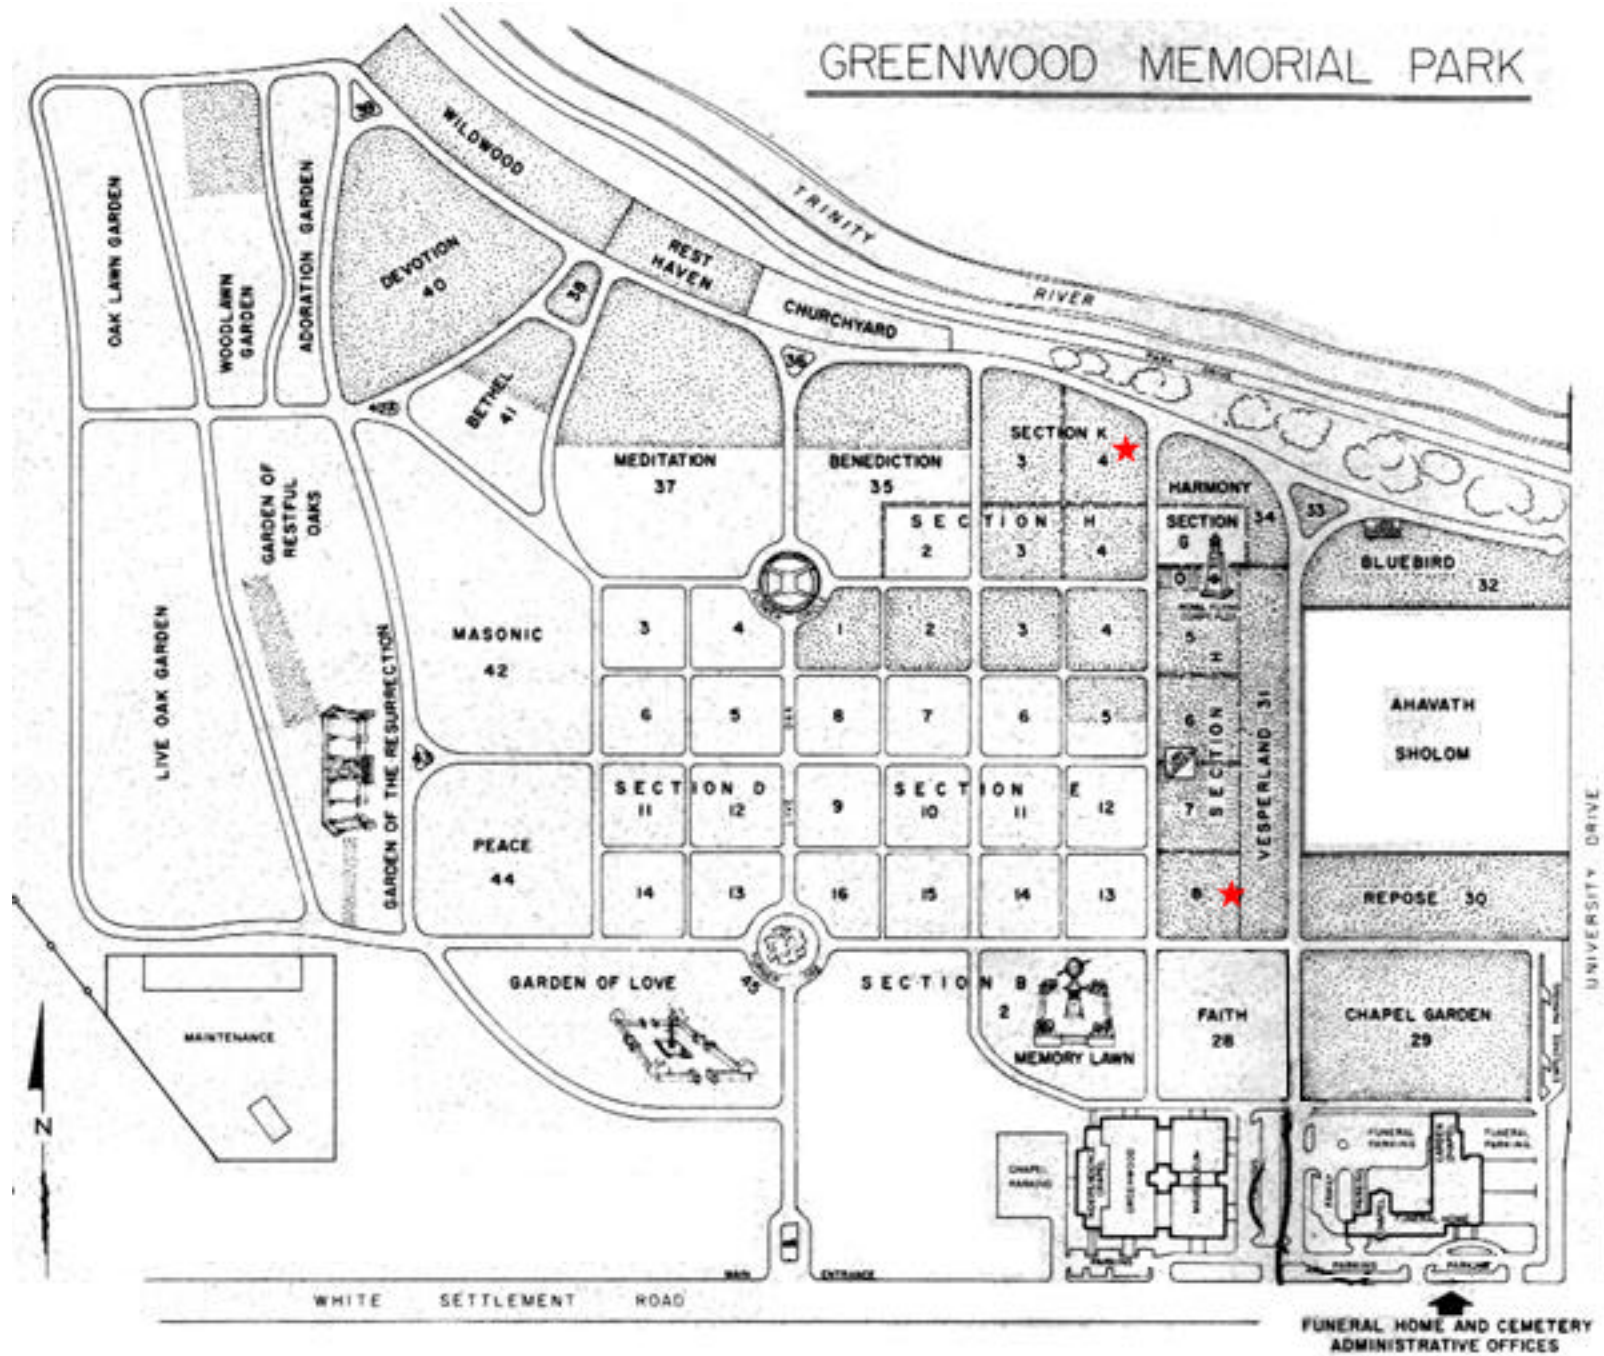

Greenwood Cemetery,
N. University Dr.,
Fort Worth,
Tarrant Co., TX

2 Jun 2002 &
14 Jul 2002

Photos by
R. S. Rainwater &
S. Chance-Rainwater

Copyright © 2002

Greenwood Cemetery a 192 acre tract, about 2 miles north of the Fort Worth Cultural District. The entrance at the intersection of White Settlement Road and North University Drive.

GREENWOOD MEMORIAL PARK

Rosa K. Rainwater Weaver, Section 4K, Lot 104, no marker, according to sexton's records
Nearest marked grave is that of Tom Copp
Greenwood Cm., Fort Worth, Tarrant Co., TX, 2 June 2002
Photo by R. Steven Rainwater