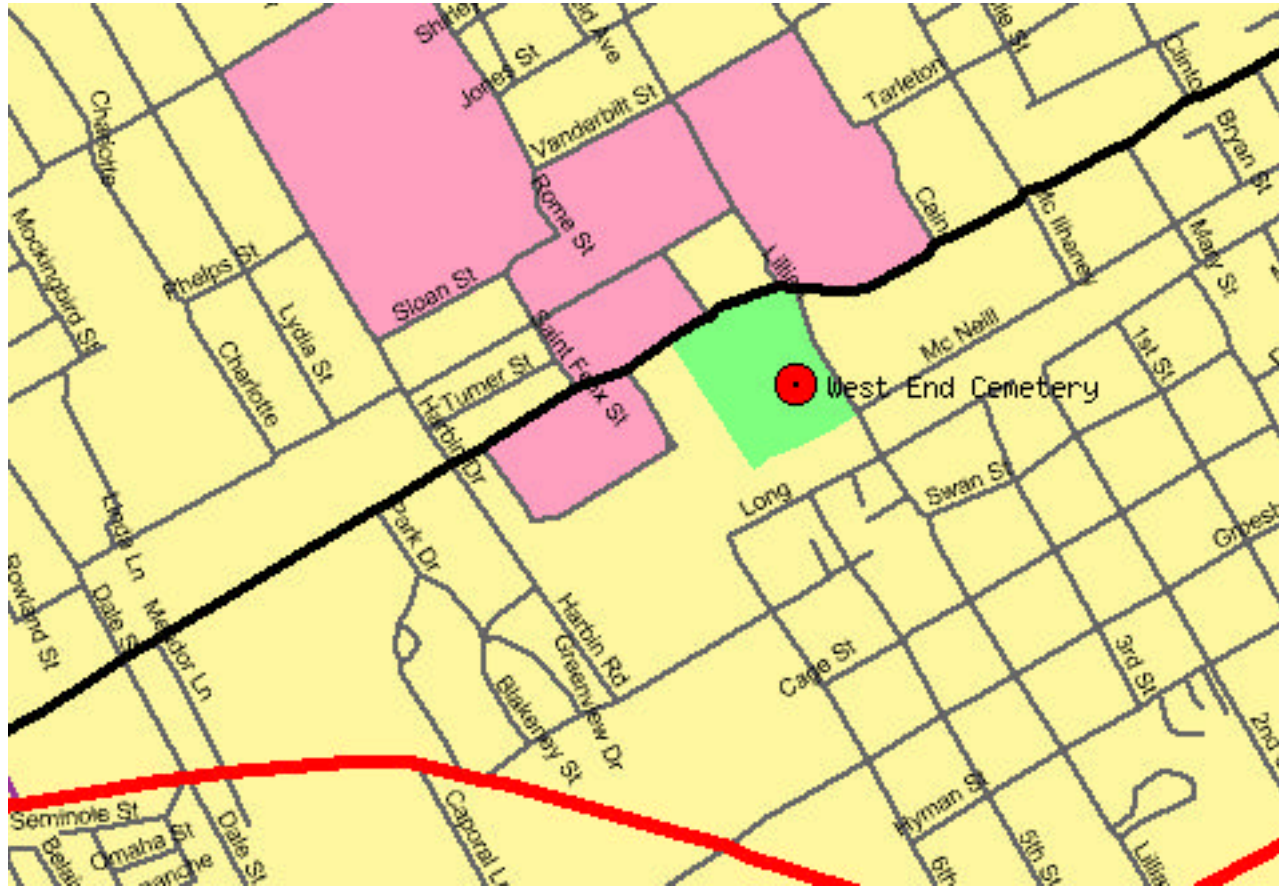

West End Memorial Cemetery, Lillian at Centennial Streets, Stephenville, Erath Co., TX, 31 Aug 2002
Photos by R. Steven Rainwater & Susan Chance-Rainwater
Copyright © 2002

Rudolph B. Humberson, 27 Mar 1909 - 21 Jan 1945
wife Beatrice Humberson, 14 Oct 1911 - (no date), West End Memorial Cm., Stephenville,
Erath Co., TX, 31 Aug 2002
Photo by R. Steven Rainwater & Susan Chance-Rainwater