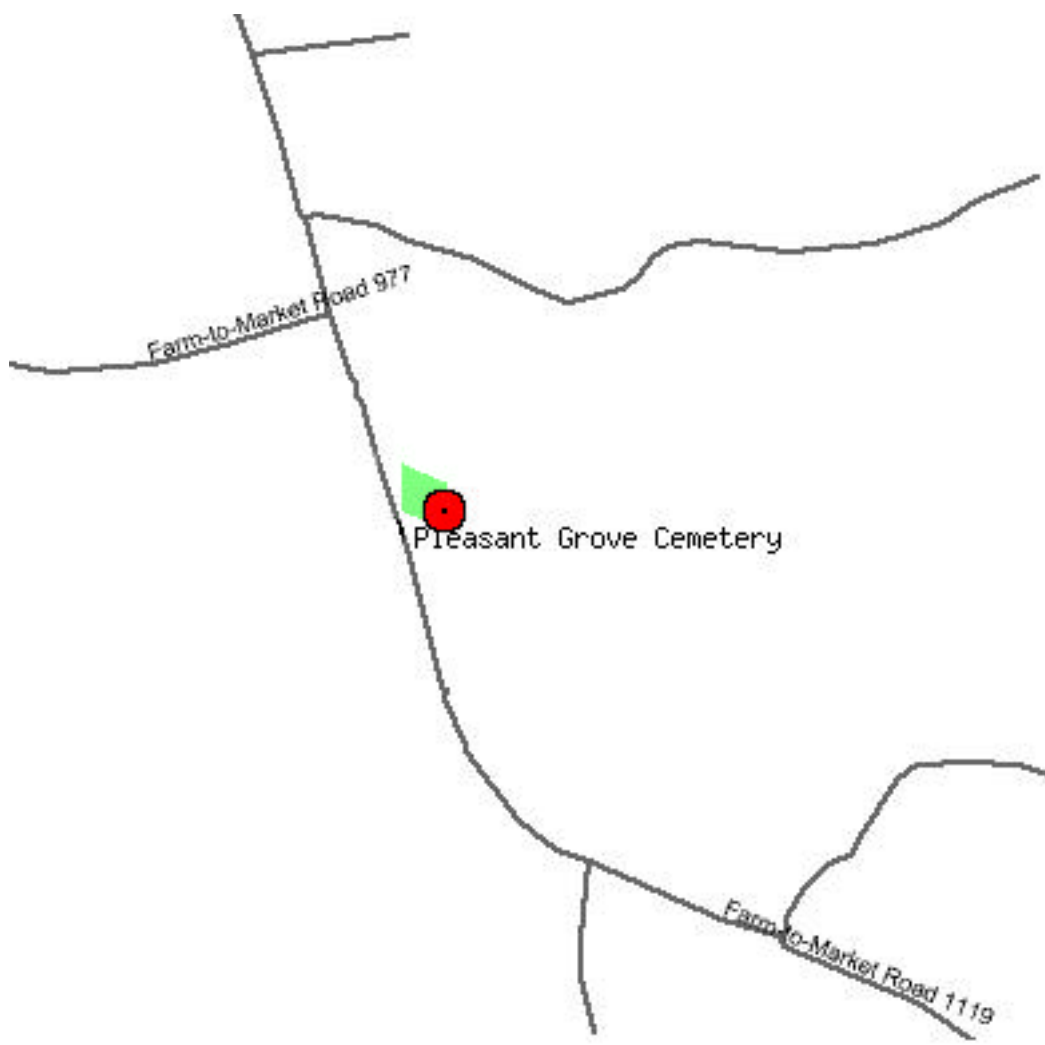

Pleasant Ridge Cemetery, CR 1119, south of Centerville, Leon Co., TX
Photographs by R. Steven Rainwater & Susan Chance-Rainwater, 14 Mar 2003
Copyright © 2003

Farm-to-Market Road 977

Pleasant Grove Cemetery

Farm-to-Market Road 1119

Mary Lee Marshall Humberson, 1849 - 1938, wife of George M. Humberson
Pleasant Ridge Cemetery, CR 1119, Leon Co., TX, 14 Mar 2003
Photo by R. Steven Rainwater & Susan Chance-Rainwater