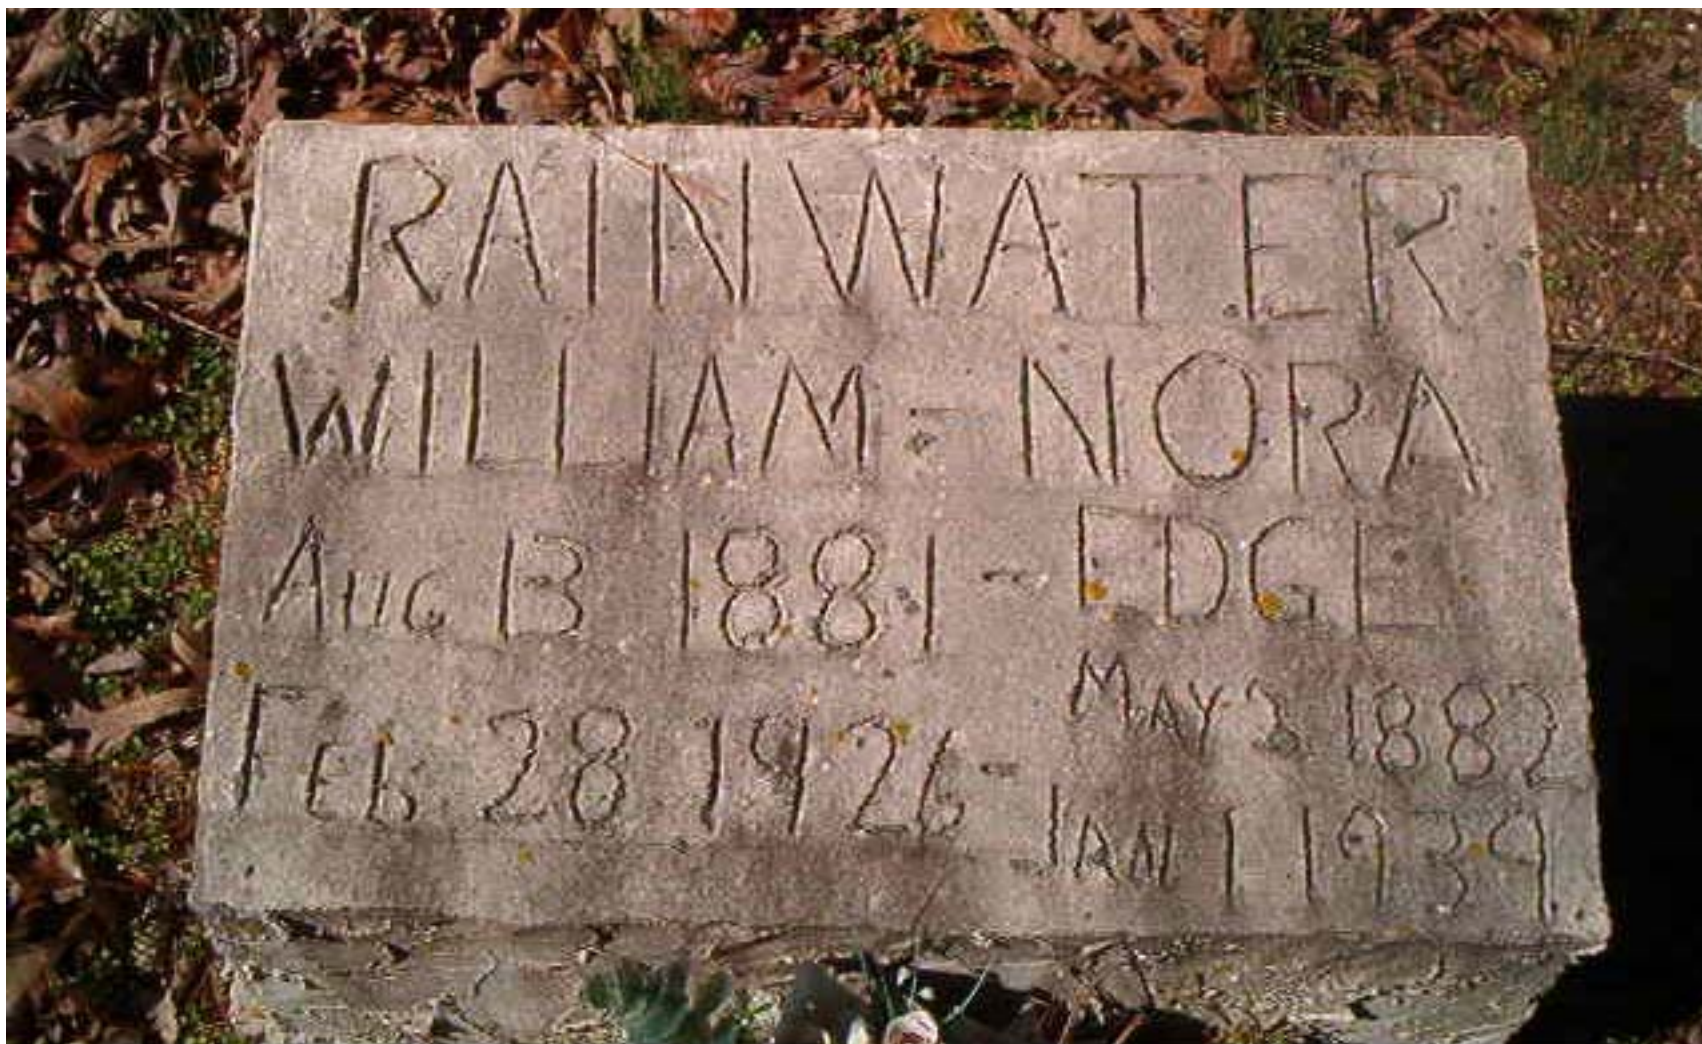

Rehoboth Cemetery, off Signal Point Road, east of Guntersville Lake, Marshall Co., AL  
Photos by Sonya Jones, 2006

William Rainwater, 13 Aug 1881 - 28 Feb 1926, and wife, Nora Edge Rainwater, 3 May 1882 - 1 Jan 1939  
Rehoboth Cemetery, Marshall Co., AL  
Photo by Sonya Jones

Lou Ellar (Rainwater) Redmond, 26 Sep 1904 - 27 Nov 1967  
Rehoboth Cemetery, Marshall Co., AL  
Photos by Sonya Jones, 2006

Vonnie Olen Redmond, 12 Jun 1902 - (Apr 1981)  
Rehoboth Cemetery, Marshall Co., AL  
Photos by Sonya Jones, 2006